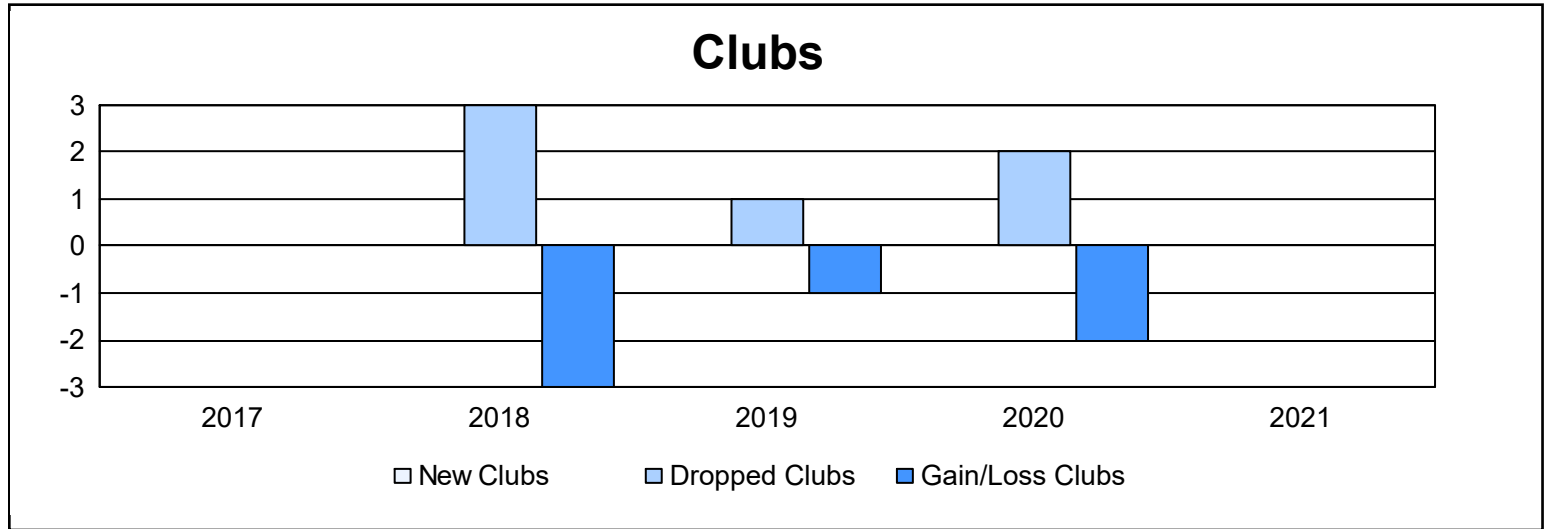

Year	New Clubs	Dropped Clubs	Gain/ Loss Clubs	New Members	Charter Members	Reinstate Members	Transfer Members	Total Member Added	Total Members Dropped	Gain/ Loss Members
2016-2017	0	0	0	60	0	1	3	64	89	-25
2017-2018	0	3	-3	71	1	1	3	76	182	-106
2018-2019	0	1	-1	46	0	1	0	47	97	-50
2019-2020	0	2	-2	41	0	1	0	42	104	-62
2020-2021	0	0	0	28	0	0	4	32	78	-46
<b>Average</b>	<b>0</b>	<b>1</b>	<b>-1</b>	<b>49</b>	<b>0</b>	<b>1</b>	<b>2</b>	<b>52</b>	<b>110</b>	<b>-58</b>

### Membership Composition June 2021 Cumulative