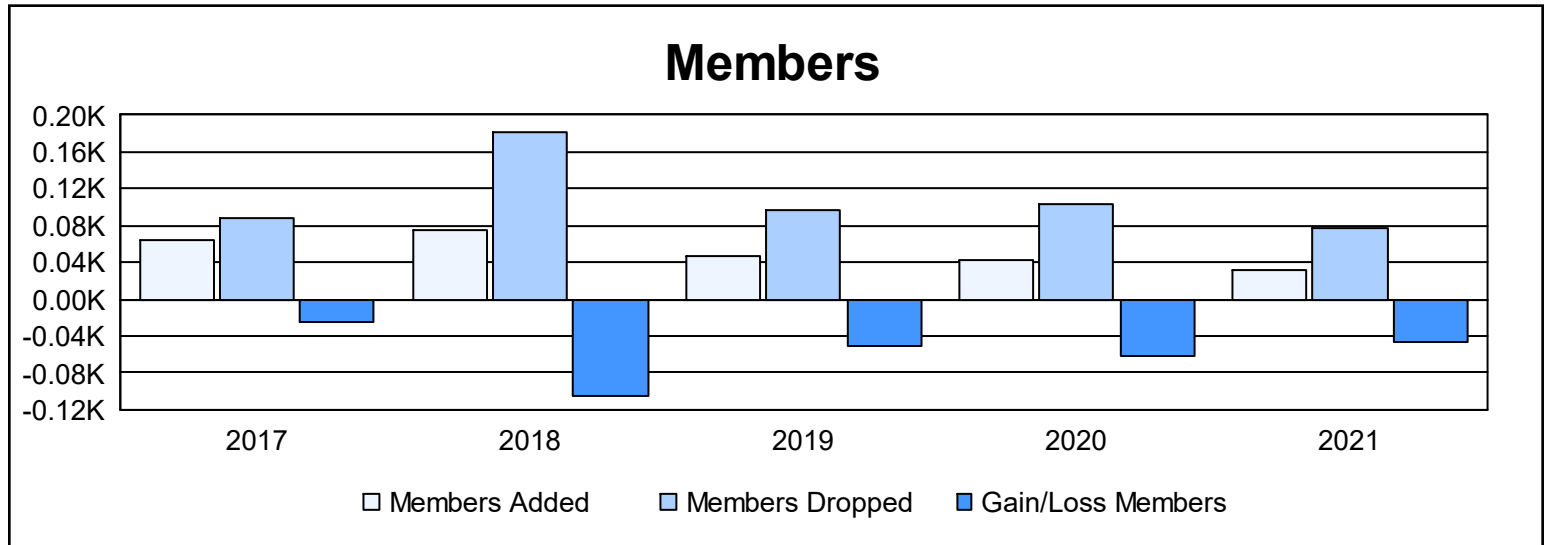

Year	New Clubs	Dropped Clubs	Gain/ Loss Clubs	New Members	Charter Members	Reinstate Members	Transfer Members	Total Member Added	Total Members Dropped	Gain/ Loss Members
2016-2017	0	0	0	60	0	1	3	64	89	-25
2017-2018	0	3	-3	71	1	1	3	76	182	-106
2018-2019	0	1	-1	46	0	1	0	47	97	-50
2019-2020	0	2	-2	41	0	1	0	42	104	-62
2020-2021	0	0	0	28	0	0	4	32	78	-46
<b>Average</b>	<b>0</b>	<b>1</b>	<b>-1</b>	<b>49</b>	<b>0</b>	<b>1</b>	<b>2</b>	<b>52</b>	<b>110</b>	<b>-58</b>

### Membership Composition June 2021 Cumulative